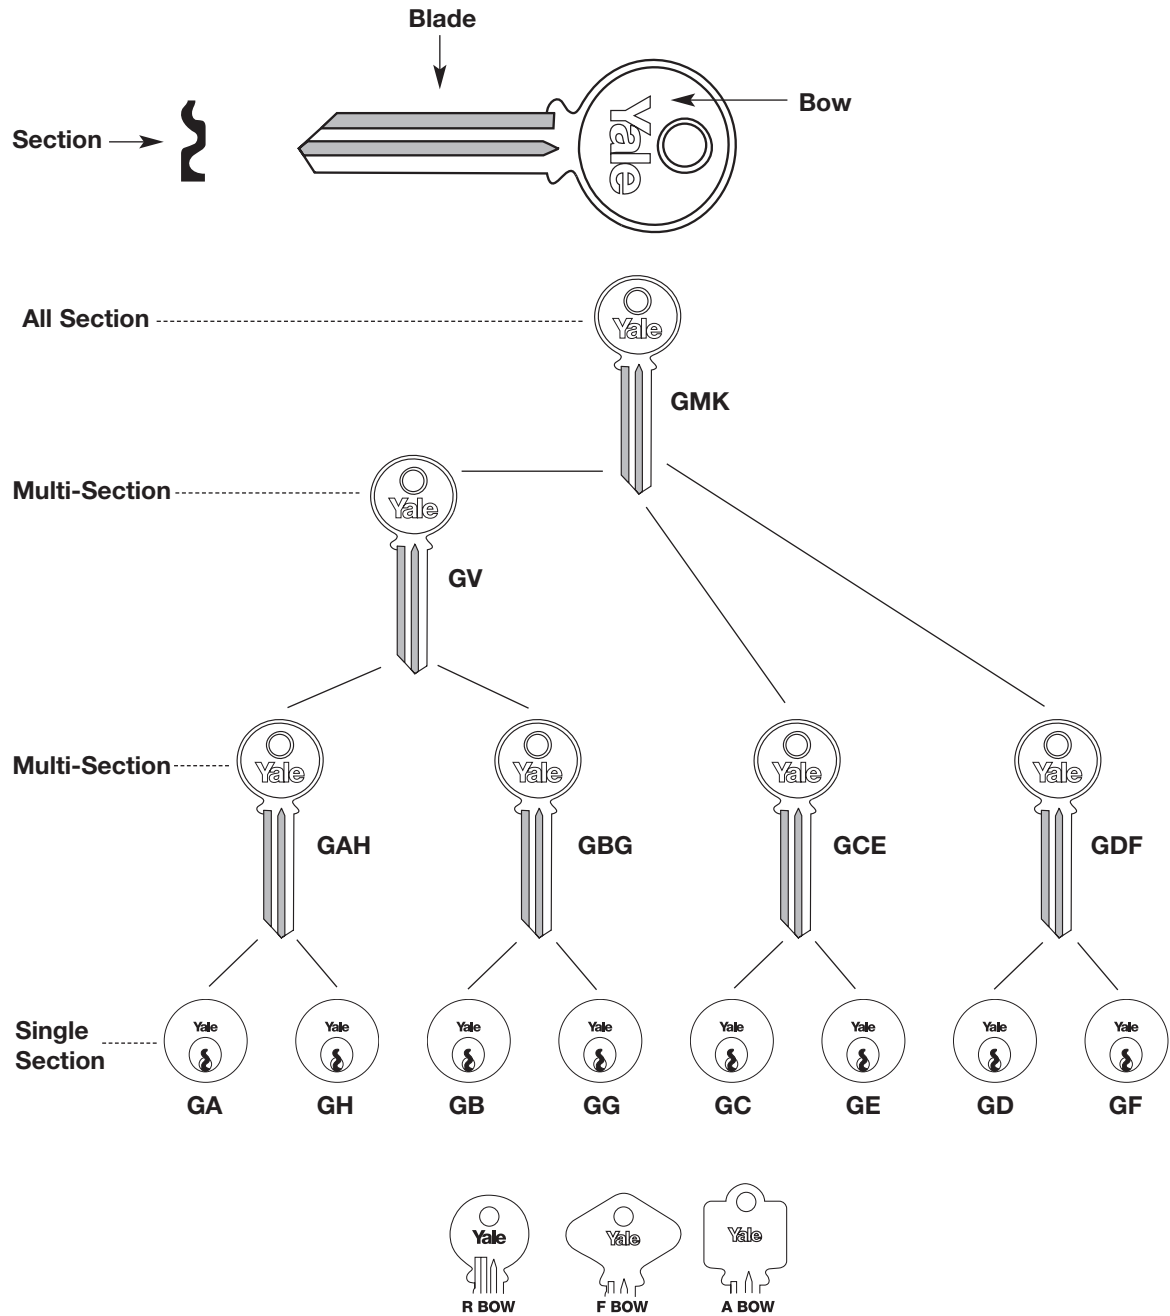

# YALE® KEYWAY HIERARCHY

**Note: Plug sections in this diagram are not actual profiles.**

**Note: G series keyway sections illustrated. S, T, V, Y and Z series follow the same structure.**

Yale Commercial Locks and Hardware • 100 Yale Avenue, Lenoir City, TN 37771 • tel 800.438.1951 • fax 800.338.0965 • www.yalecommercial.com  
 Yale® and Yale Security Inc.® are registered trademarks of Yale Security Inc. Copyright 2002, 2005 Yale Security Inc. All rights reserved. These materials are protected under US copyright laws. All contents current at time of publication. Yale Security Inc. reserves the right to change availability of any item in this bulletin, its design, construction, and/or its materials.

47140-8/05R